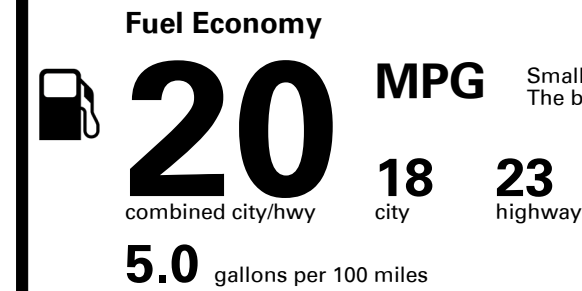

EPA DOT Fuel Economy and Environment

Gasoline Vehicle

Small SUVs range from 16 to 125 MPG. The best vehicle rates 141 MPGe.

You spend \$4,750
more in fuel costs over 5 years compared to the average new vehicle.