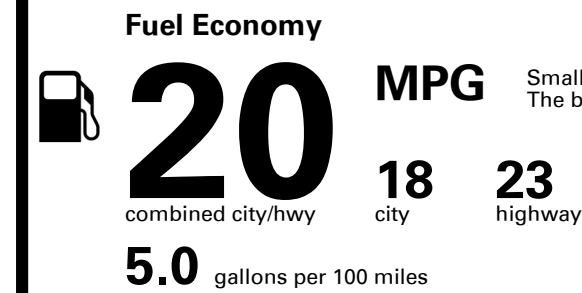

GENESIS WARRANTY

- 5-year/60,000-mile New Vehicle Warranty*
- 10-year/100,000-mile Powertrain Warranty*
- 7-year/Unlimited-mile Anti-perforation Warranty*
- Limited warranties, see dealer for details

Full Tank of Gas

COMFORT & CONVENIENCE

- 20-inch Alloy Wheels
- LED Quad Headlights
- LED Rear Combination Lamps
- Panoramic Sunroof
- High Beam Assist
- Power-Folding Outside Mirrors
- Leatherette Seating Surfaces
- 12-way Power Front Seats
- Heated & Ventilated Front Seats
- Heated Steering Wheel
- Matte Finish Wood Trim

Additional Standard Features

- Carpeted Floor Mats
- Cargo Cover
- Cargo Mat
- Cargo Net

Manufacturer's Suggested Retail Price: $59,650.00

ADDED FEATURES:

- *UYUNI WHITE(UYH) Paint $500.00

Accessories

- *Cargo Tray $150.00
- *First Aid Kit $45.00
- *Mud Guards $150.00
- *Rear Bumper Appliqué $85.00
- *Wheel Locks $85.00

SOLD TO: CA721
GENESIS OF SOUTH BAY
20433 HAWTHORNE BOULEVARD
TORRANCE CA 90503

SHIPPED TO: CA721

Inland Freight & Handling : $1,045.00

VIN: KMUHCESC6MU055742	ENGINE: G6DSMA619480	EXTERIOR COLOR: UYUNI WHITE	INTERIOR/SEAT COLOR: BLACK/BLACK
MODEL: V0462A65	PORT OF ENTRY: HU	TRANSPORT: TRUCK	ACCESSORY WEIGHT: 17 lbs./ 8 kgs.

TOTAL PRICE: $61,710.00

EMISSIONS:
This vehicle is certified to meet emission requirements in all 50 states

EPA DOT Fuel Economy and Environment

Gasoline Vehicle

Small SUVs range from 16 to 125 MPG. The best vehicle rates 141 MPGe.

You spend $4,750 more in fuel costs over 5 years compared to the average new vehicle.

Annual fuel cost $2,450