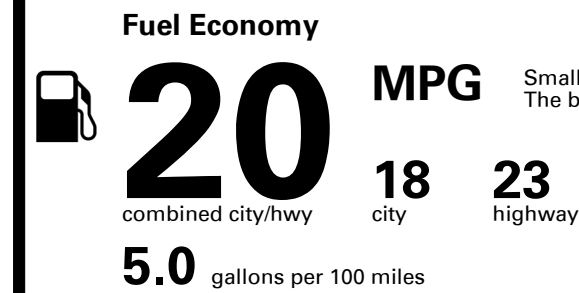

EPA DOT Fuel Economy and Environment

Gasoline Vehicle

Small SUVs range from 16 to 125 MPG. The best vehicle rates 141 MPGe.

You spend \$4,750 more in fuel costs over 5 years compared to the average new vehicle.