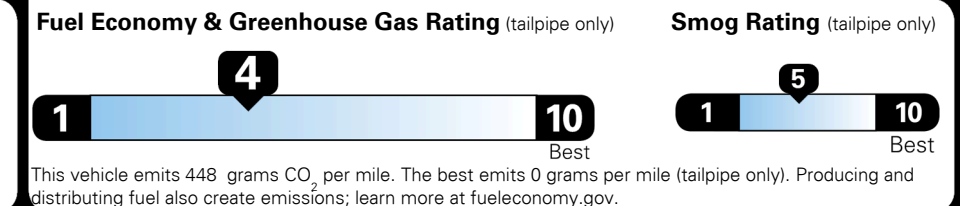

Full Tank of Gas

Additional Standard Features

- Carpeted Floor Mats
- Cargo Cover
- Cargo Mat
- Cargo Net

Manufacturer's Suggested Retail Price: $60,100.00

ADDED FEATURES:

*Advanced Package: $5,900.00

- Leather Seating Surfaces
- Surround View Monitor & Blind-Spot View Monitor
- Remote Smart Parking Assist
- Parking Collision-Avoidance Assist - Rear
- Lexicon® Premium Audio w/ 21-Speakers
- Heads-Up Display
- Ergo Motion Seat (Driver) / 3-Zone Climate
- Heated 2nd Row Seats

Accessories

- *Cargo Tray, Reversible $150.00
- *First Aid Kit $45.00
- *Mudguards $150.00
- *Rear Bumper Appliqué $85.00
- *Wheel Locks $85.00

SOLD TO: PA702 SHIPPED TO: PA702
GENESIS OF CONSHOHOCKEN
1208 RIDGE PIKE
CONSHOHOCKEN PA 19428

VIN: KMUHCESC4NU077403	ENGINE: G6DSMA743650	EXTERIOR COLOR: ALTA WHITE	INTERIOR/SEAT COLOR: OBSIDIAN BLACK/OBSIDIAN
MODEL: V0462A65	PORT OF ENTRY: PH	TRANSPORT: TRUCK	ACCESSORY WEIGHT: 17 lbs./ 8 kgs.

EMISSIONS:
This vehicle is certified to meet emission requirements in all 50 states

Inland Freight & Handling : $1,045.00

TOTAL PRICE: $67,560.00

EPA DOT Fuel Economy and Environment

Gasoline Vehicle

Fuel Economy

20 MPG
combined city/hwy

18 city
23 highway

5.0 gallons per 100 miles

Small SUVs range from 16 to 125 MPG. The best vehicle rates 142 MPG.

You spend
$4,500
more in fuel costs
over 5 years
compared to the
average new vehicle.

Annual fuel cost
$2,200

Actual results will vary for many reasons, including driving conditions and how you drive and maintain your vehicle. The average new vehicle gets 27 MPG and costs $6,500 to fuel over 5 years. Cost estimates are based on 15,000 miles per year at $ 2.35 per gallon. MPGe is miles per gasoline gallon equivalent. Vehicle emissions are a significant cause of climate change and smog.

fueleconomy.gov

Calculate personalized estimates and compare vehicles

GOVERNMENT 5-STAR SAFETY RATINGS

Overall Vehicle Score ★ ★ ★ ★ ★

Based on the combined rating of frontal, side and rollover. Should ONLY be compared to other vehicles of similar size and weight.

Frontal	Driver	★ ★ ★ ★
Crash	Passenger	★ ★ ★ ★
Based on the risk of injury in a frontal impact. Should ONLY be compared to other vehicles of similar size and weight.		
Side	Front seat	★ ★ ★ ★ ★
Crash	Rear seat	★ ★ ★ ★ ★
Based on the risk of injury in a side impact.		
Rollover		★ ★ ★ ★
Based on the risk of rollover in a single-vehicle crash.		

Star ratings range from 1 to 5 stars (★★★★★) with 5 being the highest.
Source: National Highway Traffic Safety Administration (NHTSA).
www.safercar.gov or 1-888-327-4236

Manufacturer's suggested retail price includes manufacturer's recommended pre-delivery service. Gasoline license and title fees state and local taxes and dealer installed options and accessories are not included in the manufacturer's suggested retail price. This label has been affixed to this vehicle by Hyundai Motor America, pursuant to the requirements of 15 U.S.C. 1231 et seq. which prohibits its removal or alteration prior to delivery to the ultimate purchaser.