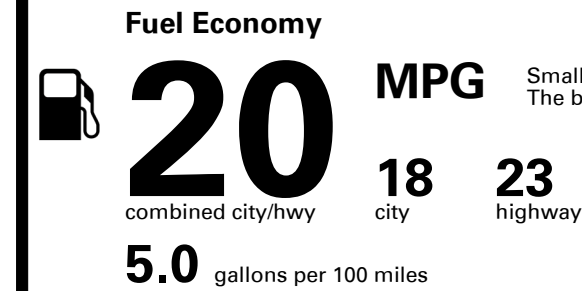

Inland Freight & Handling : \$1,045.00

TOTAL PRICE: \$61,195.00

EPA DOT Fuel Economy and Environment

Small SUVs range from 16 to 125 MPG. The best vehicle rates 141 MPGe.

You spend \$4,750
more in fuel costs over 5 years
 compared to the average new vehicle.

Annual fuel cost \$2,450

Fuel Economy & Greenhouse Gas Rating (tailpipe only)

Smog Rating (tailpipe only)

This vehicle emits 448 grams CO₂ per mile. The best emits 0 grams per mile (tailpipe only). Producing and distributing fuel also create emissions; learn more at fueleconomy.gov.