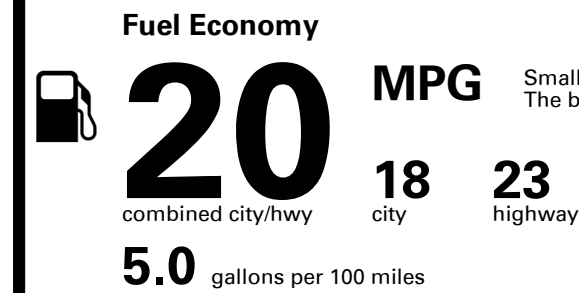

EMISSIONS:
 This vehicle is certified to meet emission requirements in all 50 states

Inland Freight & Handling : \$1,045.00

TOTAL PRICE: \$66,395.00

148 A 138KGLOVI

EPA DOT Fuel Economy and Environment

Gasoline Vehicle

Small SUVs range from 16 to 125 MPG. The best vehicle rates 141 MPGe.

You spend \$4,750
 more in fuel costs over 5 years compared to the average new vehicle.

Annual fuel cost \$2,450

Fuel Economy & Greenhouse Gas Rating (tailpipe only)