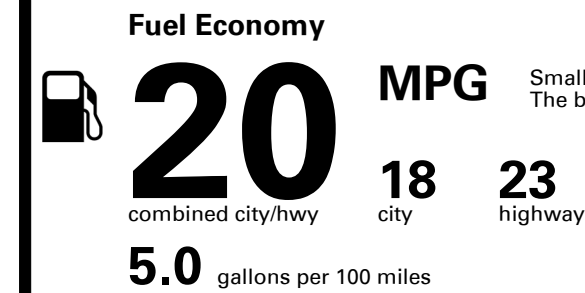

EMISSIONS:
This vehicle is certified to meet emission requirements in all 50 states

TOTAL PRICE: \$67,095.00

84 A 0821KMORNI

EPA DOT Fuel Economy and Environment

Gasoline Vehicle

Small SUVs range from 16 to 125 MPG. The best vehicle rates 141 MPGe.

You spend \$4,750
more in fuel costs over 5 years
compared to the average new vehicle.

Annual fuel cost \$2,450

Fuel Economy & Greenhouse Gas Rating (tailpipe only)

Smog Rating (tailpipe only)

This vehicle emits 448 grams CO₂ per mile. The best emits 0 grams per mile (tailpipe only). Producing and distributing fuel also create emissions; learn more at fueleconomy.gov.