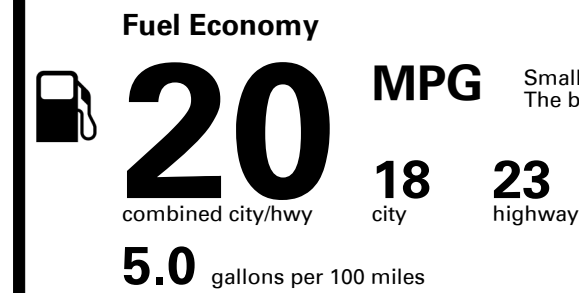

- Leather Seating Surfaces
- Surround View Monitor & Blind-Spot View Monitor
- Remote Smart Parking Assist
- Parking Collision-Avoidance Assist (Rear)
- Lexicon® 21-Speaker Audio System
- Heads-Up Display
- Power Driver Seat Bolster & Cushion Extension
- Ergo Motion Seat / 3-Zone Climate
- Heated 2nd Row Seats

*Prestige Package: $6,600.00

- 22" Alloy Wheels with All-Season tires
- Electronic Limited Slip Differential
- Nappa Leather Seating Surfaces
- Microfiber Suede Headliner & Pillars
- 12.3" 3D Digital Cluster
- Road Active Noise Cancellation
- Power 2nd Row Seat Recline, Slide & Cushion Tilt
- Forward Attention Warning
- Power Rear Side Window Shades
- Ventilated 2nd Row Seats (Outboard)
- Power Door Closure / 2nd Row Vanity Mirrors

Accessories

- *Cargo Tray $150.00
- *First Aid Kit $45.00
- *Mud Guards $150.00
- *Rear Bumper Appliqué $85.00
- *Wheel Locks $85.00

Inland Freight & Handling : $1,045.00

TOTAL PRICE: $73,510.00

249 A 2601QGRAND

SOLD TO: PA702
GENESIS OF CONSHOHOCKEN
1208 RIDGE PIKE
CONSHOHOCKEN PA 19428

SHIPPED TO: PA702

VIN: KMUHCESC2MU074160	ENGINE: G6DSMA722885	EXTERIOR COLOR: HIMALAYAN GRAY	INTERIOR/SEAT COLOR: BEIGE W/ TAUPE/BEIGE W/
MODEL: V0462A65	PORT OF ENTRY: PH	TRANSPORT: TRUCK	ACCESSORY WEIGHT: 17 lbs./ 8 kgs.

EMISSIONS:
This vehicle is certified to meet emission requirements in all 50 states

EPA DOT Fuel Economy and Environment

Gasoline Vehicle

Small SUVs range from 16 to 125 MPG. The best vehicle rates 141 MPGe.

You spend $4,750
more in fuel costs over 5 years compared to the average new vehicle.

Annual fuel cost $2,450

Fuel Economy & Greenhouse Gas Rating (tailpipe only)