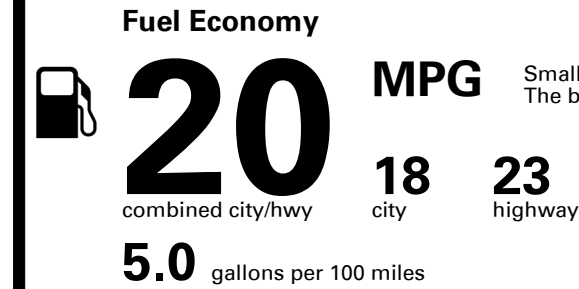

ADDED FEATURES:

- *CARDIFF GREEN(HT7) Paint $500.00
- *Advanced Package: $5,200.00
  - Leather Seating Surfaces
  - Surround View Monitor & Blind-Spot View Monitor
  - Remote Smart Parking Assist
  - Parking Collision-Avoidance Assist (Rear)
  - Lexicon® 21-Speaker Audio System
  - Heads-Up Display
  - Power Driver Seat Bolster & Cushion Extension
  - Ergo Motion Seat / 3-Zone Climate
  - Heated 2nd Row Seats
- *Prestige Package: $6,600.00
  - 22" Alloy Wheels with All-Season tires
  - Electronic Limited Slip Differential
  - Nappa Leather Seating Surfaces
  - Microfiber Suede Headliner & Pillars
  - 12.3" 3D Digital Cluster
  - Road Active Noise Cancellation
  - Power 2nd Row Seat Recline, Slide & Cushion Tilt
  - Forward Attention Warning
  - Power Rear Side Window Shades
  - Ventilated 2nd Row Seats (Outboard)
  - Power Door Closure / 2nd Row Vanity Mirrors
- *Rear Bumper Appliqué $85.00
- *Wheel Locks $85.00

Inland Freight & Handling : $1,045.00

TOTAL PRICE: $73,165.00

242 A 2601QGRAND

SOLD TO: NJ705 SHIPPED TO: NJ705
GENESIS OF MAHWAH
305 ROUTE 17 NORTH
MAHWAH NJ 07430

VIN: KMUHCESC2MU073929	ENGINE: G6DSMA721446	EXTERIOR COLOR: CARDIFF GREEN	INTERIOR/SEAT COLOR: BEIGE W/ TAUPE/BEIGE W/
MODEL: V0462A65	PORT OF ENTRY: PH	TRANSPORT: TRUCK	ACCESSORY WEIGHT: 9 lbs./ 4 kgs.

EMISSIONS:
This vehicle is certified to meet emission requirements in all 50 states

EPA DOT Fuel Economy and Environment

Gasoline Vehicle

Small SUVs range from 16 to 125 MPG. The best vehicle rates 141 MPGe.

You spend $4,750
more in fuel costs over 5 years
compared to the average new vehicle.

Annual fuel cost $2,450