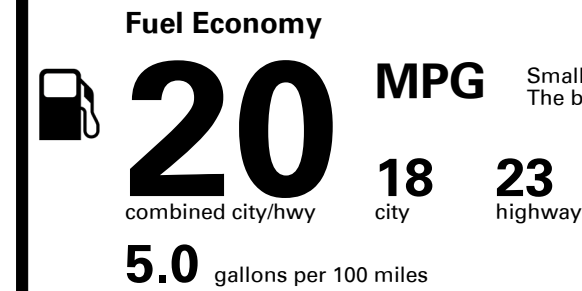

## EPA DOT Fuel Economy and Environment

Gasoline Vehicle

Small SUVs range from 16 to 125 MPG. The best vehicle rates 141 MPGe.

**You spend \$4,750**  
**more in fuel costs over 5 years**  
 compared to the average new vehicle.