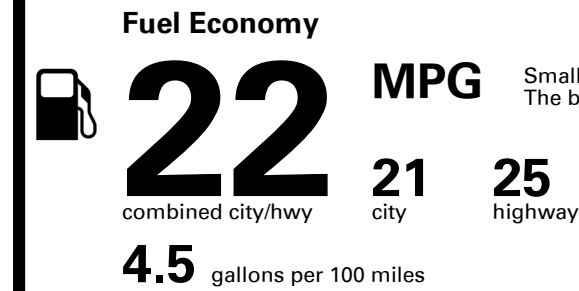

Full Tank of Gas

Additional Standard Features

- Carpeted Floor Mats
- Cargo Cover
- Cargo Mat
- Cargo Net

Manufacturer's Suggested Retail Price: $54,650.00

ADDED FEATURES:

- *SAVILE SILVER(SSS) Paint $500.00
- *Advanced Package: $4,350.00
  - 20" Alloy Wheels with All-Season tires
  - Leather Seating Surfaces
  - Lexicon® 21-Speaker Audio System
  - Surround View Monitor & Blind-Spot View Monitor
  - Remote Smart Parking Assist
  - Parking Collision-Avoidance Assist (Rear)
- *Prestige Package: $4,400.00
  - 22" Alloy Wheels with All-Season tires
  - Electronically Controlled Suspension
  - *Removes: Rear Self-Leveling Function*
  - Heads-Up Display
  - Power Driver Seat Bolster & Cushion Extension
  - Ergo Motion Seat / 3-Zone Climate
  - Heated 2nd Row Seats
  - Road Active Noise Cancellation
- Accessories
  - *Cargo Tray $150.00
  - *First Aid Kit $45.00
  - *Tow Hitch $500.00

Inland Freight & Handling : $1,045.00

TOTAL PRICE: $65,640.00

218 A 2181HMORNI

SOLD TO: FL726 **SHIPPED TO: FL726**
GENESIS OF ST. AUGUSTINE
2898 US 1 SOUTH
SAINT AUGUSTINE FL 32086

VIN: KMHDBSB9MU070708	ENGINE: G4KRMA982350	EXTERIOR COLOR: SAVILE SILVER	INTERIOR/SEAT COLOR: BEIGE W/ BLACK/BEIGE W/
MODEL: V0422A45	PORT OF ENTRY: BR	TRANSPORT: TRUCK	ACCESSORY WEIGHT: 72 lbs./ 33 kgs.

EMISSIONS:
This vehicle is certified to meet emission requirements in all 50 states

EPA DOT Fuel Economy and Environment

Gasoline Vehicle