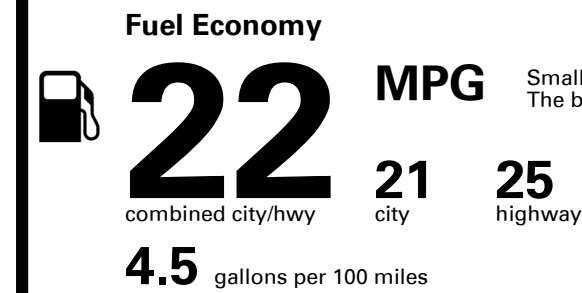

EMISSIONS:
 This vehicle is certified to meet emission requirements in all 50 states

Inland Freight & Handling : \$1,045.00

TOTAL PRICE: \$56,390.00

EPA DOT Fuel Economy and Environment

Gasoline Vehicle

Small SUVs range from 16 to 125 MPG. The best vehicle rates 141 MPGe.

You spend \$3,500 more in fuel costs over 5 years compared to the average new vehicle.

Annual fuel cost \$2,200

Fuel Economy & Greenhouse Gas Rating (tailpipe only)

Smog Rating (tailpipe only)

This vehicle emits 401 grams CO₂ per mile. The best emits 0 grams per mile (tailpipe only). Producing and distributing fuel also create emissions; learn more at fueleconomy.gov.