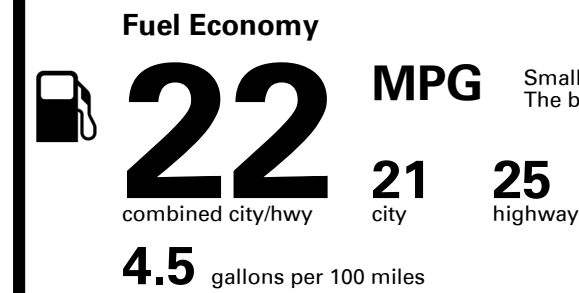

Small SUVs range from 16 to 125 MPG. The best vehicle rates 141 MPGe.

You spend \$3,500 more in fuel costs over 5 years compared to the average new vehicle.

Annual fuel cost \$2,200

Fuel Economy & Greenhouse Gas Rating (tailpipe only)