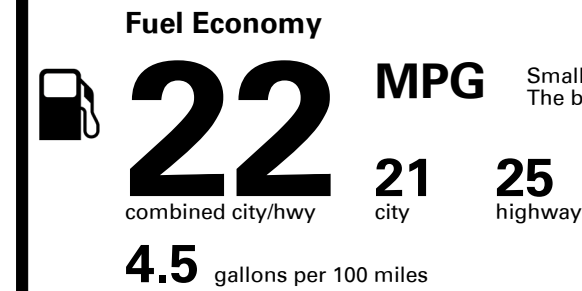

Full Tank of Gas

Additional Standard Features

- Carpeted Floor Mats
- Cargo Cover
- Cargo Mat
- Cargo Net

Manufacturer's Suggested Retail Price: $54,650.00

ADDED FEATURES:

- *SAVILE SILVER(SSS) Paint $500.00

*Advanced Package: $4,350.00

- 20" Alloy Wheels with All-Season tires
- Leather Seating Surfaces
- Lexicon® 21-Speaker Audio System
- Surround View Monitor & Blind-Spot View Monitor
- Remote Smart Parking Assist
- Parking Collision-Avoidance Assist (Rear)

*Prestige Package: $4,400.00

- 22" Alloy Wheels with All-Season tires
- Electronically Controlled Suspension
- *Removes: Rear Self-Leveling Function*
- Heads-Up Display
- Power Driver Seat Bolster & Cushion Extension
- Ergo Motion Seat / 3-Zone Climate
- Heated 2nd Row Seats
- Road Active Noise Cancellation

Accessories

- *Cargo Tray $150.00
- *First Aid Kit $45.00
- *Mud Guards $150.00
- *Rear Bumper Appliqué $85.00
- *Wheel Locks $85.00

Inland Freight & Handling : $1,045.00

TOTAL PRICE: $65,460.00

229 A 2431QGRAND

SOLD TO: NJ705 SHIPPED TO: NJ705
GENESIS OF MAHWAH
305 ROUTE 17 NORTH
MAHWAH NJ 07430

VIN: KMHDBSB7MU071145	ENGINE: G4KRMA983937	EXTERIOR COLOR: SAVILE SILVER	INTERIOR/SEAT COLOR: BEIGE W/ TAUPE/BEIGE W/
MODEL: V0422A45	PORT OF ENTRY: PH	TRANSPORT: TRUCK	ACCESSORY WEIGHT: 17 lbs./ 8 kgs.

EMISSIONS:
This vehicle is certified to meet emission requirements in all 50 states

EPA DOT Fuel Economy and Environment

Gasoline Vehicle

Small SUVs range from 16 to 125 MPG. The best vehicle rates 141 MPGe.

You spend $3,500
more in fuel costs over 5 years
compared to the average new vehicle.

Annual fuel cost $2,200

Fuel Economy & Greenhouse Gas Rating (tailpipe only)