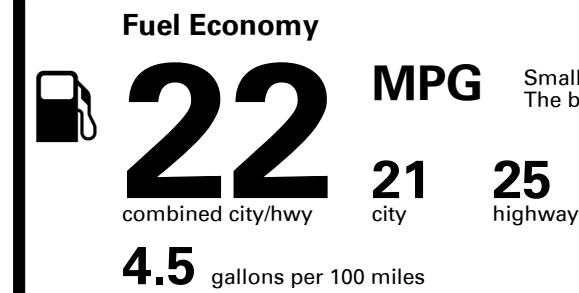

EMISSIONS:
 This vehicle is certified to meet emission requirements in all 50 states

Inland Freight & Handling : \$1,025.00

TOTAL PRICE: \$60,425.00

EPA DOT Fuel Economy and Environment

Gasoline Vehicle

Small SUVs range from 16 to 125 MPG. The best vehicle rates 141 MPGe.

You spend \$3,500 more in fuel costs over 5 years compared to the average new vehicle.

Annual fuel cost \$2,200

Fuel Economy & Greenhouse Gas Rating (tailpipe only)

Smog Rating (tailpipe only)

This vehicle emits 401 grams CO₂ per mile. The best emits 0 grams per mile (tailpipe only). Producing and distributing fuel also create emissions; learn more at fueleconomy.gov.