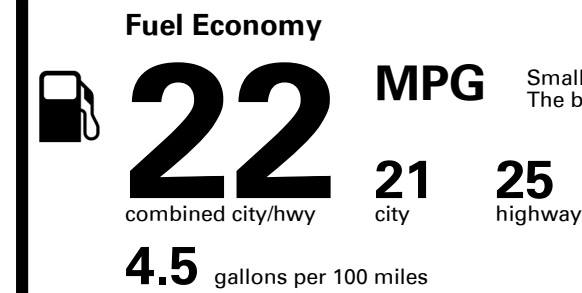

EMISSIONS:
This vehicle is certified to meet emission requirements in all 50 states

TOTAL PRICE: \$64,825.00

342 A 3571QGLOVI

EPA DOT Fuel Economy and Environment

Gasoline Vehicle

Small SUVs range from 16 to 125 MPG. The best vehicle rates 141 MPGe.

You spend
\$3,500
more in fuel costs
over 5 years
compared to the
average new vehicle.

Annual fuel cost
\$2,200

Fuel Economy & Greenhouse Gas Rating (tailpipe only)

Smog Rating (tailpipe only)

This vehicle emits 401 grams CO₂ per mile. The best emits 0 grams per mile (tailpipe only). Producing and distributing fuel also create emissions; learn more at fueleconomy.gov.