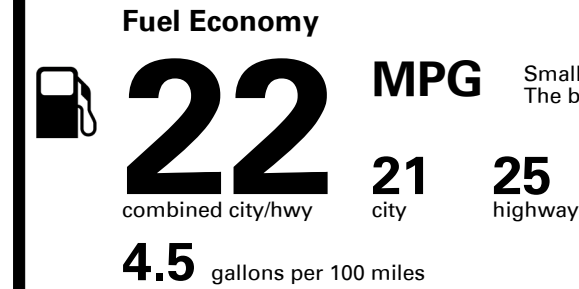

EMISSIONS:
This vehicle is certified to meet emission requirements in all 50 states

Inland Freight & Handling : \$1,025.00

TOTAL PRICE: \$60,025.00

13 A 0211QGLOVI

Fuel Economy and Environment

Gasoline Vehicle

You spend \$3,500
more in fuel costs over 5 years compared to the average new vehicle.

Annual fuel cost \$2,200

Fuel Economy & Greenhouse Gas Rating (tailpipe only)

This vehicle emits 401 grams CO₂ per mile. The best emits 0 grams per mile (tailpipe only). Producing and distributing fuel also create emissions; learn more at fueleconomy.gov.