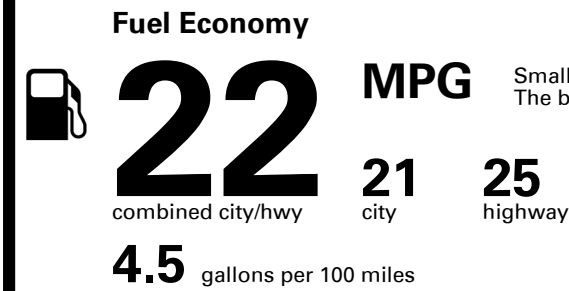

EPA DOT Fuel Economy and Environment

Gasoline Vehicle

Small SUVs range from 16 to 125 MPG. The best vehicle rates 141 MPGe.

You spend $3,500 more in fuel costs over 5 years compared to the average new vehicle.

Annual fuel cost $2,200