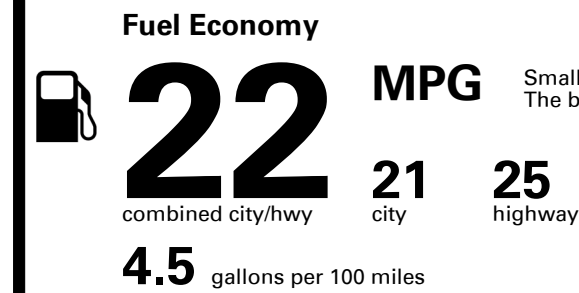

## EPA DOT Fuel Economy and Environment

Gasoline Vehicle

Small SUVs range from 16 to 125 MPG. The best vehicle rates 141 MPGe.

**You spend \$3,500**  
**more in fuel costs over 5 years**  
compared to the average new vehicle.