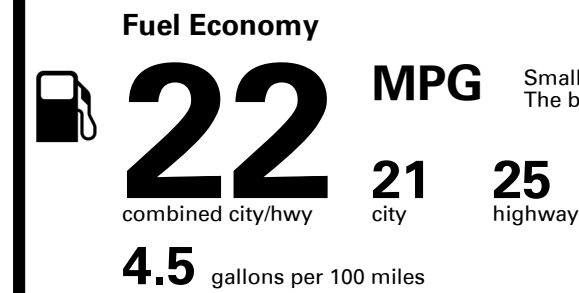

TOTAL PRICE: \$68,320.00

EMISSIONS:
 This vehicle is certified to meet emission requirements in all 50 states

EPA DOT Fuel Economy and Environment

Gasoline Vehicle

Small SUVs range from 16 to 125 MPG. The best vehicle rates 142 MPGe.