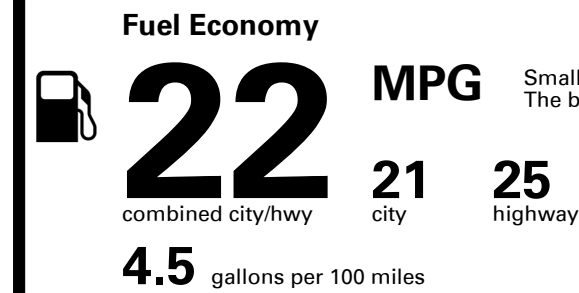

Additional Standard Features

- Carpeted Floor Mats
- Cargo Cover
- Cargo Mat
- Cargo Net

Manufacturer's Suggested Retail Price: $54,650.00

ADDED FEATURES:

- *CARDIFF GREEN(HT7) Paint $500.00
- *Advanced Package: $4,350.00
  - 20" Alloy Wheels with All-Season tires
  - Leather Seating Surfaces
  - Lexicon® 21-Speaker Audio System
  - Surround View Monitor & Blind-Spot View Monitor
  - Remote Smart Parking Assist
  - Parking Collision-Avoidance Assist (Rear)
- *Prestige Package: $4,400.00
  - 22" Alloy Wheels with All-Season tires
  - Electronically Controlled Suspension
    - Removes: Rear Self-Leveling Function
  - Heads-Up Display
  - Power Driver Seat Bolster & Cushion Extension
  - Ergo Motion Seat / 3-Zone Climate
  - Heated 2nd Row Seats
  - Road Active Noise Cancellation
- Accessories
  - *First Aid Kit $45.00
  - *Rear Bumper Appliqué $85.00
  - *Tow Hitch $500.00

Inland Freight & Handling : $1,045.00

TOTAL PRICE: $65,575.00

218 A 2071KCOSCO

SOLD TO: CA723 SHIPPED TO: CA723
GENESIS OF IRVINE
38 AUTO CENTER DRIVE
IRVINE CA 92618

VIN: KMUHBDSB2MU070808	ENGINE: G4KRMA982630	EXTERIOR COLOR: CARDIFF GREEN	INTERIOR/SEAT COLOR: BEIGE W/ TAUPE/BEIGE W/
MODEL: V0422A45	PORT OF ENTRY: HU	TRANSPORT: TRUCK	ACCESSORY WEIGHT: 66 lbs./ 30 kgs.

EMISSIONS:
This vehicle is certified to meet emission requirements in all 50 states

EPA DOT Fuel Economy and Environment

Gasoline Vehicle

Small SUVs range from 16 to 125 MPG. The best vehicle rates 141 MPGe.

You spend $3,500 more in fuel costs over 5 years compared to the average new vehicle.

Annual fuel cost $2,200

Fuel Economy & Greenhouse Gas Rating (tailpipe only)