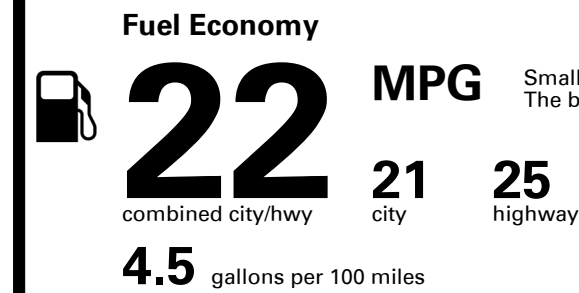

Additional Standard Features

- Carpeted Floor Mats
- Cargo Cover
- Cargo Mat
- Cargo Net

Manufacturer's Suggested Retail Price: $54,650.00

ADDED FEATURES:

- *UYUNI WHITE(UYH) Paint $500.00
- ***Advanced Package: $4,350.00**
  - 20" Alloy Wheels with All-Season tires
  - Leather Seating Surfaces
  - Lexicon® 21-Speaker Audio System
  - Surround View Monitor & Blind-Spot View Monitor
  - Remote Smart Parking Assist
  - Parking Collision-Avoidance Assist (Rear)
- ***Prestige Package: $4,400.00**
  - 22" Alloy Wheels with All-Season tires
  - Electronically Controlled Suspension
  - *Removes: Rear Self-Leveling Function*
  - Heads-Up Display
  - Power Driver Seat Bolster & Cushion Extension
  - Ergo Motion Seat / 3-Zone Climate
  - Heated 2nd Row Seats
  - Road Active Noise Cancellation
- **Accessories**
  - *Cargo Tray $150.00
  - *First Aid Kit $45.00
  - *Mud Guards $150.00
  - *Rear Bumper Appliqué $85.00
  - *Wheel Locks $85.00

Inland Freight & Handling : $1,045.00

TOTAL PRICE: $65,460.00

155 A 1491QTRITO

SOLD TO: NJ705 SHIPPED TO: NJ705
GENESIS OF MAHWAH
305 ROUTE 17 NORTH
MAHWAH NJ 07430

VIN: KMUHBDSB2MU059856	ENGINE: G4KRMA913081	EXTERIOR COLOR: UYUNI WHITE	INTERIOR/SEAT COLOR: BLACK/BLACK
MODEL: V0422A45	PORT OF ENTRY: PH	TRANSPORT: TRUCK	ACCESSORY WEIGHT: 17 lbs./ 8 kgs.

EMISSIONS:
This vehicle is certified to meet emission requirements in all 50 states

EPA DOT Fuel Economy and Environment

Gasoline Vehicle

Small SUVs range from 16 to 125 MPG. The best vehicle rates 141 MPGe.

You spend $3,500 more in fuel costs over 5 years compared to the average new vehicle.

Annual fuel cost $2,200