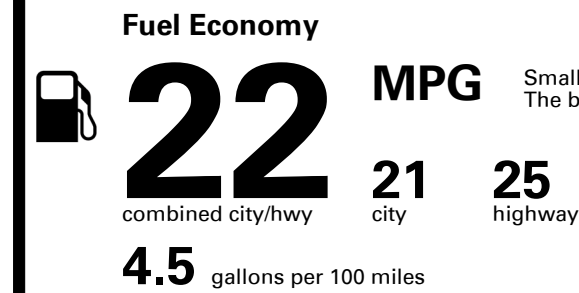

Inland Freight & Handling : \$1,025.00

TOTAL PRICE: \$56,075.00

EPA DOT Fuel Economy and Environment

Gasoline Vehicle

Small SUVs range from 16 to 125 MPG. The best vehicle rates 141 MPGe.

You spend \$3,500 more in fuel costs over 5 years compared to the average new vehicle.