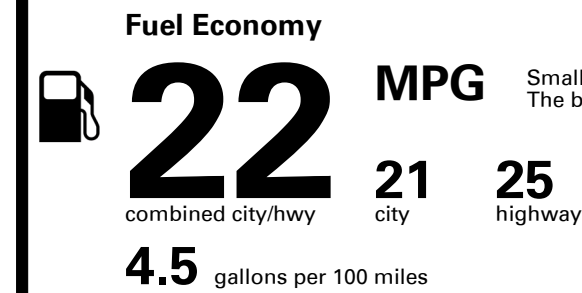

Full Tank of Gas

COMFORT & CONVENIENCE

- 19-inch Alloy Wheels
- LED Quad Headlights
- LED Rear Combination Lamps
- Panoramic Sunroof
- High Beam Assist
- Power-Folding Outside Mirrors
- Leatherette Seating Surfaces
- 12-way Power Front Seats
- Heated & Ventilated Front Seats
- Heated Steering Wheel
- Matte Finish Wood Trim

Additional Standard Features

- Carpeted Floor Mats
- Cargo Cover
- Cargo Mat
- Cargo Net

Manufacturer's Suggested Retail Price: $54,650.00

ADDED FEATURES:

- *VIK BLACK(PH3) Paint $400.00
- *Advanced Package: $4,350.00
- 20" Alloy Wheels with All-Season tires
- Leather Seating Surfaces
- Lexicon® 21-Speaker Audio System
- Surround View Monitor & Blind-Spot View Monitor
- Remote Smart Parking Assist
- Parking Collision-Avoidance Assist (Rear)

SOLD TO: WI701
GENESIS OF RACINE
13313 WASHINGTON AVE
MOUNT PLEASANT WI 53177

SHIPPED TO: WI701

Inland Freight & Handling : $1,025.00

VIN: KMUHBDSB1MU044071	ENGINE: G4KRLA807844	EXTERIOR COLOR: VIK BLACK	INTERIOR/SEAT COLOR: BLACK/BLACK
MODEL: V0422A45	PORT OF ENTRY: PT	TRANSPORT: TRUCK	ACCESSORY WEIGHT: 8 lbs./ 4 kgs.

EMISSIONS:
This vehicle is certified to meet emission requirements in all 50 states

TOTAL PRICE: $60,425.00

EPA DOT Fuel Economy and Environment

Gasoline Vehicle

Small SUVs range from 16 to 125 MPG. The best vehicle rates 141 MPGe.

You spend $3,500 more in fuel costs over 5 years compared to the average new vehicle.

Annual fuel cost $2,200