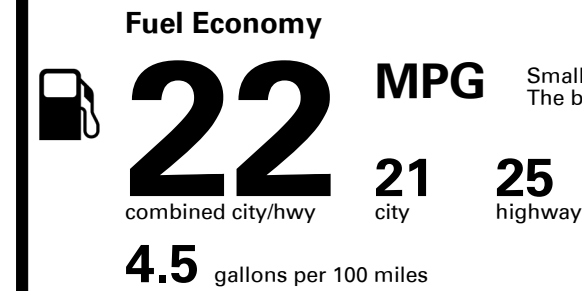

EPA DOT Fuel Economy and Environment

Gasoline Vehicle

Small SUVs range from 16 to 125 MPG. The best vehicle rates 141 MPGe.

You spend \$3,500 more in fuel costs over 5 years compared to the average new vehicle.