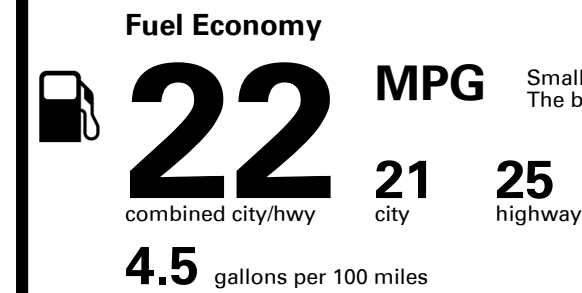

Inland Freight & Handling : \$1,025.00

TOTAL PRICE: \$56,075.00

351 A 0031QMORNI

EPA DOT Fuel Economy and Environment

Gasoline Vehicle

Small SUVs range from 16 to 125 MPG. The best vehicle rates 141 MPGe.

You spend \$3,500 more in fuel costs over 5 years compared to the average new vehicle.

Annual fuel cost \$2,200

Fuel Economy & Greenhouse Gas Rating (tailpipe only)

Smog Rating (tailpipe only)

This vehicle emits 401 grams CO₂ per mile. The best emits 0 grams per mile (tailpipe only). Producing and distributing fuel also create emissions; learn more at fueleconomy.gov.