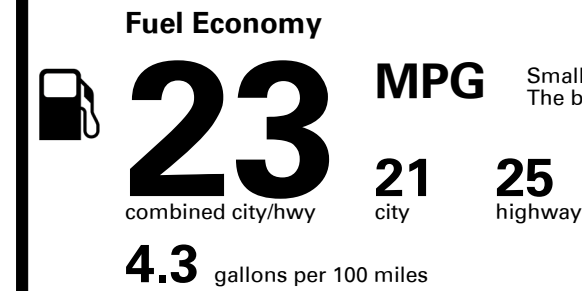

### EPA DOT Fuel Economy and Environment

Small SUVs range from 16 to 125 MPG. The best vehicle rates 141 MPGe.

**You spend \$3,000**  
**more in fuel costs over 5 years**  
 compared to the average new vehicle.