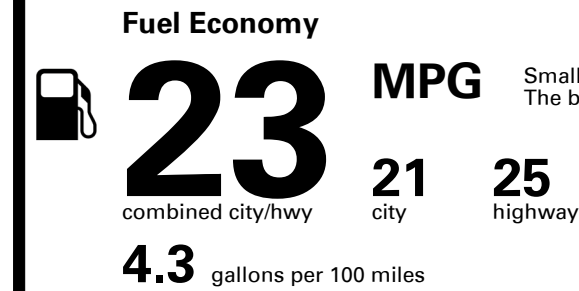

- Carpeted Floor Mats
- Cargo Cover
- Cargo Mat
- Cargo Net

Manufacturer's Suggested Retail Price: $48,900.00

ADDED FEATURES:

- *SAVILE SILVER(SSS) Paint $500.00

*Advanced Package: $3,900.00

- Panoramic Roof
- Ventilated Front Seats
- Heated Steering Wheel
- Matte Finish Wood Trim
- Manual Rear Side Shades
- Lexicon® 21-Speaker Audio System
- Genesis Digital Key
- Wireless Device Charger
- Rear Occupant Alert

*Prestige Package: $4,250.00

- 20" Alloy Wheels with All-Season tires
- Leather Seating Surfaces
- Surround View Monitor & Blind-Spot View Monitor
- Remote Smart Parking Assist
- Parking Collision-Avoidance Assist (Rear)
- Ergo Motion Seat / 3-Zone Climate
- Power Driver Seat Bolster & Cushion Extension
- Heated 2nd Row Seats

Accessories

- *Cargo Tray $150.00
- *First Aid Kit $45.00
- *Mud Guards $150.00
- *Rear Bumper Appliqué $85.00
- *Wheel Locks $85.00

Inland Freight & Handling : $1,045.00

TOTAL PRICE: $59,110.00

104 A 1001KGLOVI

SOLD TO: AZ702   **SHIPPED TO: AZ702**
EARNHARDT GENESIS NORTH SCOTTSDALE
8445 E. FRANK LLOYD WRIGHT BLVD.
SCOTTSDALE AZ 85260

VIN: KMUHB4SBXMU054534	ENGINE: G4KRMA878356	EXTERIOR COLOR: SAVILE SILVER	INTERIOR/SEAT COLOR: BEIGE W/ TAUPE/BEIGE W/
MODEL: V0422R45	PORT OF ENTRY: HU	TRANSPORT: TRUCK	ACCESSORY WEIGHT: 17 lbs./ 8 kgs.

EMISSIONS:
This vehicle is certified to meet emission requirements in all 50 states

EPA DOT Fuel Economy and Environment

Gasoline Vehicle

Small SUVs range from 16 to 125 MPG. The best vehicle rates 141 MPGe.

You spend $3,000
more in fuel costs over 5 years compared to the average new vehicle.

Annual fuel cost $2,100