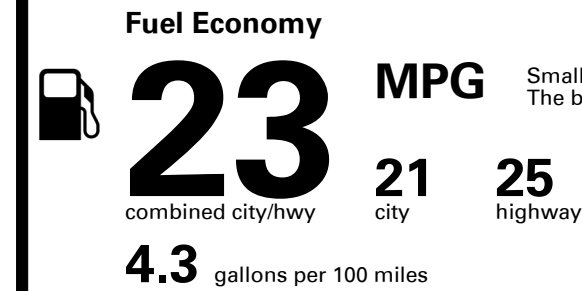

EMISSIONS:
 This vehicle is certified to meet emission requirements in all 50 states

Inland Freight & Handling : \$1,025.00

TOTAL PRICE: \$50,140.00

EPA DOT Fuel Economy and Environment

Gasoline Vehicle

Small SUVs range from 16 to 125 MPG. The best vehicle rates 141 MPGe.

You spend \$3,000 more in fuel costs over 5 years compared to the average new vehicle.

Annual fuel cost \$2,100

Fuel Economy & Greenhouse Gas Rating (tailpipe only)

Smog Rating (tailpipe only)

This vehicle emits 394 grams CO₂ per mile. The best emits 0 grams per mile (tailpipe only). Producing and distributing fuel also create emissions; learn more at fueleconomy.gov.