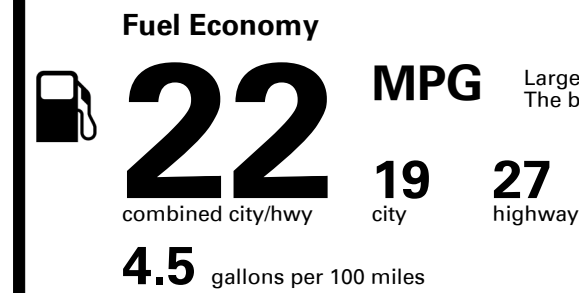

## EPA DOT Fuel Economy and Environment

Large Cars range from 14 to 116 MPG. The best vehicle rates 141 MPGe.

**You spend \$3,500**  
**more in fuel costs over 5 years**  
 compared to the average new vehicle.