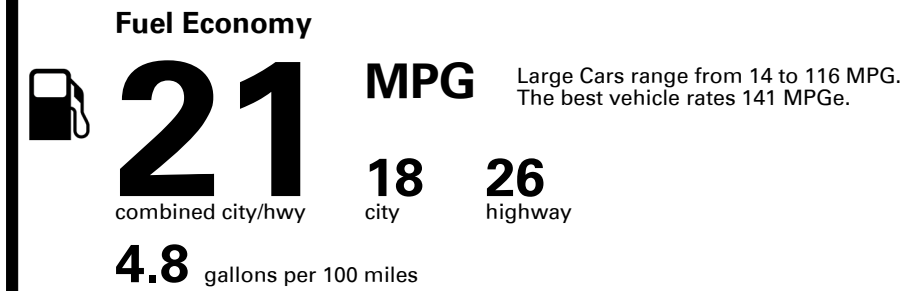

EMISSIONS:
 This vehicle is certified to meet emission requirements in all 50 states

Inland Freight & Handling : \$1,025.00

TOTAL PRICE: \$64,095.00

34 A 0391CK.ASI

EPA DOT Fuel Economy and Environment

Gasoline Vehicle

You spend **\$4,000** more in fuel costs over 5 years compared to the average new vehicle.

Annual fuel cost **\$2,300**

Fuel Economy & Greenhouse Gas Rating (tailpipe only)

Smog Rating (tailpipe only)

This vehicle emits 422 grams CO₂ per mile. The best emits 0 grams per mile (tailpipe only). Producing and distributing fuel also create emissions; learn more at fueleconomy.gov.