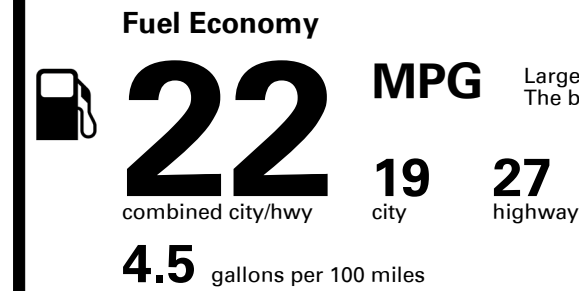

## EPA DOT Fuel Economy and Environment

Gasoline Vehicle

Large Cars range from 14 to 116 MPG. The best vehicle rates 141 MPGe.

**You spend \$3,500 more in fuel costs over 5 years** compared to the average new vehicle.