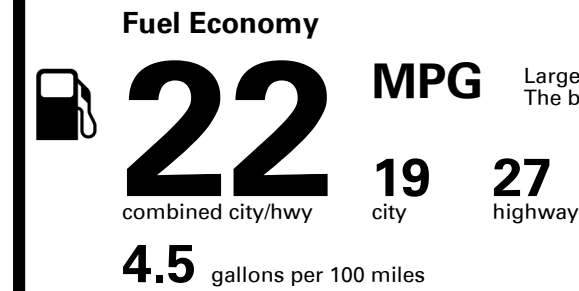

EPA DOT Fuel Economy and Environment

You spend \$3,500
more in fuel costs over 5 years
compared to the average new vehicle.

Annual fuel cost \$2,200

Fuel Economy & Greenhouse Gas Rating (tailpipe only)

Smog Rating (tailpipe only)