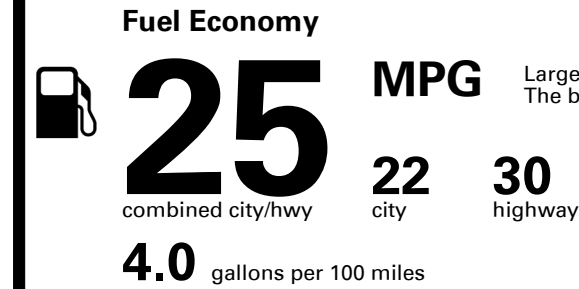

EPA DOT Fuel Economy and Environment

Gasoline Vehicle

Large Cars range from 14 to 116 MPG. The best vehicle rates 142 MPGe.

You spend \$2,250
 more in fuel costs over 5 years compared to the average new vehicle.