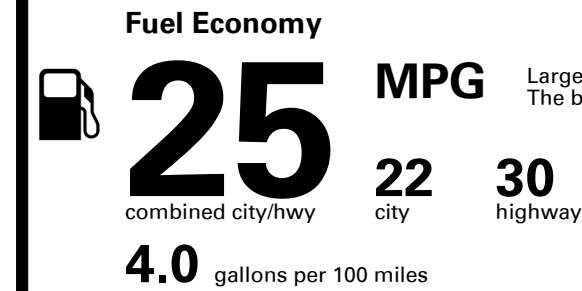

Gasoline Vehicle

Large Cars range from 14 to 116 MPG. The best vehicle rates 141 MPGe.

You spend \$2,250
more in fuel costs over 5 years
compared to the average new vehicle.

Annual fuel cost \$1,950

Fuel Economy & Greenhouse Gas Rating (tailpipe only)