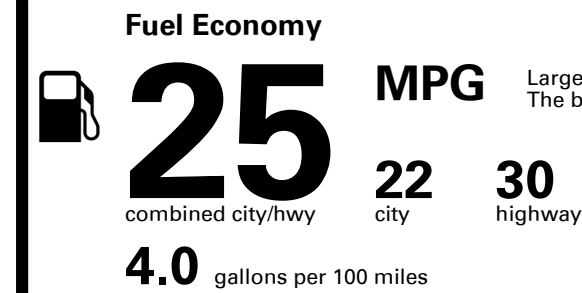

Inland Freight & Handling : \$1,025.00

TOTAL PRICE: \$56,875.00

343 A 3381QRCC

EPA DOT Fuel Economy and Environment

Gasoline Vehicle

Large Cars range from 14 to 116 MPG. The best vehicle rates 141 MPGe.

You spend \$2,250
more in fuel costs over 5 years
compared to the average new vehicle.

Annual fuel cost \$1,950

Fuel Economy & Greenhouse Gas Rating (tailpipe only)

Smog Rating (tailpipe only)

This vehicle emits 360 grams CO₂ per mile. The best emits 0 grams per mile (tailpipe only). Producing and distributing fuel also create emissions; learn more at fueleconomy.gov.