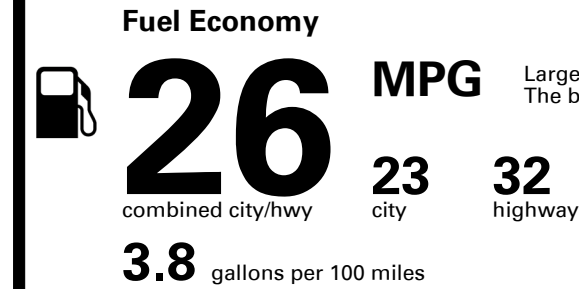

Accessories

- *First Aid Kit \$45.00

Inland Freight & Handling : \$1,045.00

TOTAL PRICE: \$54,190.00

247 A 1982KMORNI

EPA DOT Fuel Economy and Environment

Gasoline Vehicle

Large Cars range from 14 to 116 MPG.
The best vehicle rates 142 MPGe.

**You spend
\$2,000**
more in fuel costs
over 5 years
compared to the
average new vehicle.

**Annual fuel cost
\$1,700**

Fuel Economy & Greenhouse Gas Rating (tailpipe only)

Smog Rating (tailpipe only)

Actual results will vary for many reasons, including driving conditions and how you drive and maintain your vehicle. The average new vehicle gets 27 MPG and costs \$6,500 to fuel over 5 years. Cost estimates are based on 15,000 miles per year at \$ 2.35 per gallon. MPGe is miles per gasoline gallon equivalent. Vehicle emissions are a significant cause of climate change and smog.