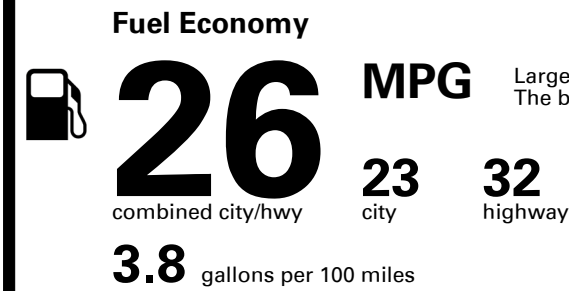

EMISSIONS:
This vehicle is certified to meet emission requirements in all 50 states

TOTAL PRICE: \$58,025.00

EPA DOT Fuel Economy and Environment

Gasoline Vehicle

Large Cars range from 14 to 116 MPG. The best vehicle rates 141 MPGe.