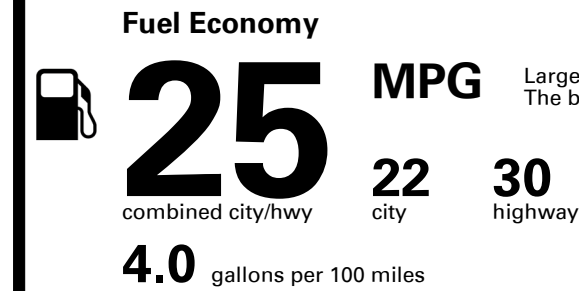

EPA DOT Fuel Economy and Environment

Large Cars range from 14 to 116 MPG. The best vehicle rates 141 MPGe.

You spend \$2,250
 more in fuel costs over 5 years compared to the average new vehicle.

Annual fuel cost \$1,950