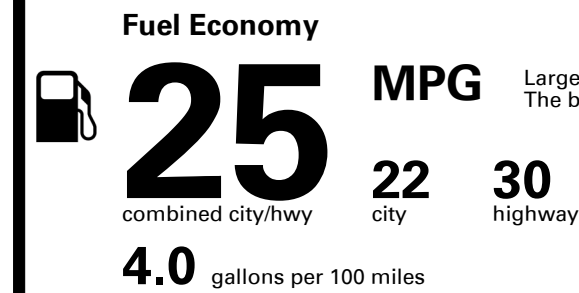

EMISSIONS:
 This vehicle is certified to meet emission requirements in all 50 states

EPA DOT Fuel Economy and Environment

Gasoline Vehicle

Large Cars range from 14 to 116 MPG. The best vehicle rates 141 MPGe.