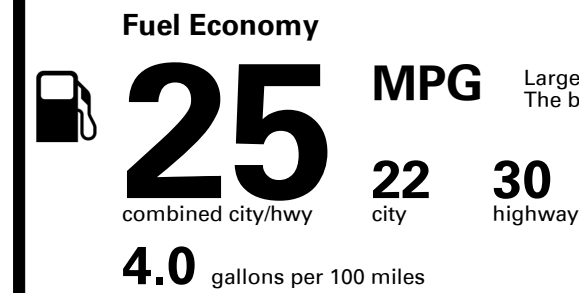

Inland Freight & Handling : \$1,045.00

TOTAL PRICE: \$56,995.00

144 A 1491CGRAND

EPA DOT Fuel Economy and Environment

Large Cars range from 14 to 116 MPG.
The best vehicle rates 141 MPGe.

You spend \$2,250
more in fuel costs over 5 years
compared to the average new vehicle.