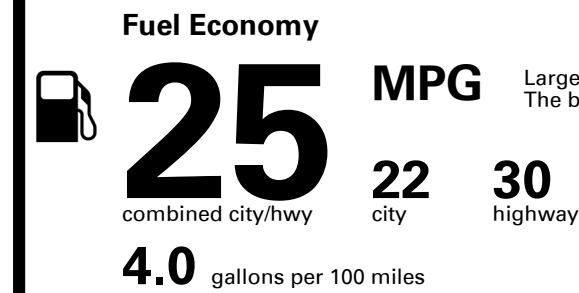

EMISSIONS:
 This vehicle is certified to meet emission requirements in all 50 states

TOTAL PRICE: \$60,575.00

EPA DOT Fuel Economy and Environment

Gasoline Vehicle

Large Cars range from 14 to 116 MPG. The best vehicle rates 141 MPGe.

You spend \$2,250
 more in fuel costs over 5 years compared to the average new vehicle.

Annual fuel cost \$1,950

Fuel Economy & Greenhouse Gas Rating (tailpipe only)

Smog Rating (tailpipe only)

This vehicle emits 360 grams CO₂ per mile. The best emits 0 grams per mile (tailpipe only). Producing and distributing fuel also create emissions; learn more at fueleconomy.gov.