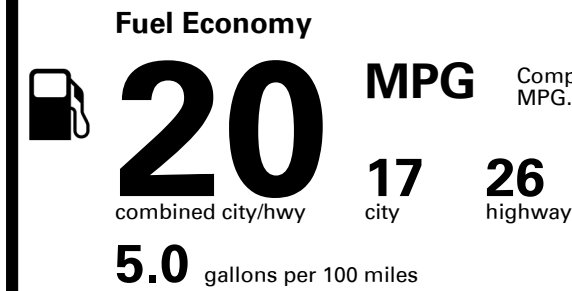

EMISSIONS:
 This vehicle is certified to meet emission requirements in all 50 states

Inland Freight & Handling : \$1,025.00

TOTAL PRICE: \$47,900.00

226 A 2111KGLOVI

EPA DOT Fuel Economy and Environment

Compact Cars range from 14 to 113 MPG. The best vehicle rates 141 MPGe.

You spend \$4,750
 more in fuel costs over 5 years compared to the average new vehicle.

Annual fuel cost \$2,450

Fuel Economy & Greenhouse Gas Rating (tailpipe only)

Smog Rating (tailpipe only)

This vehicle emits 447 grams CO₂ per mile. The best emits 0 grams per mile (tailpipe only). Producing and distributing fuel also create emissions; learn more at fueleconomy.gov.