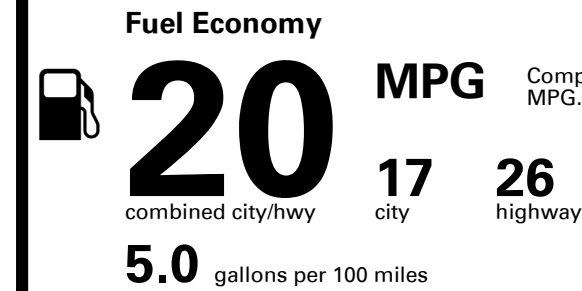

GENESIS WARRANTY

- 5-year/60,000-mile New Vehicle Warranty*
- 10-year/100,000-mile Powertrain Warranty*
- 7-year/Unlimited-mile Anti-perforation Warranty*
- Limited warranties, see dealer for details

Full Tank of Gas

Manufacturer's Suggested Retail Price: $46,200.00

ADDED FEATURES:

- *HIMALAYAN GRAY(N5M) Paint $400.00
- Accessories
- *Cargo Tray $150.00
- *First Aid Kit $45.00
- *Rear Bumper Appliqué $80.00

SOLD TO: NC702

GENESIS OF NEW BERN
2910 HIGHWAY 70 EAST
NEW BERN NC 28564

SHIPPED TO: NC702

Inland Freight & Handling : $1,025.00

VIN: KMTG74LEXMU070341	ENGINE: G6DPKA250117	EXTERIOR COLOR: HIMALAYAN GRAY	INTERIOR/SEAT COLOR: BLACK/BLACK
MODEL: R0442R65	PORT OF ENTRY: BR	TRANSPORT: TRUCK	ACCESSORY WEIGHT: 16 lbs./ 7 kgs.

TOTAL PRICE: $47,900.00

EMISSIONS:
This vehicle is certified to meet emission requirements in all 50 states

EPA DOT Fuel Economy and Environment

Gasoline Vehicle

Compact Cars range from 14 to 114 MPG. The best vehicle rates 141 MPGe.

You spend $4,750 more in fuel costs over 5 years compared to the average new vehicle.

Annual fuel cost $2,450