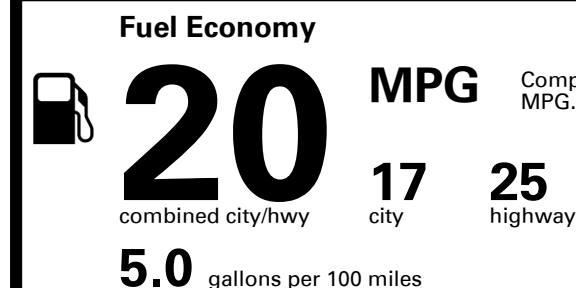

## EPA DOT Fuel Economy and Environment

Compact Cars range from 14 to 113 MPG. The best vehicle rates 136 MPGe.

**You spend \$4,750**  
 more in fuel costs over 5 years compared to the average new vehicle.