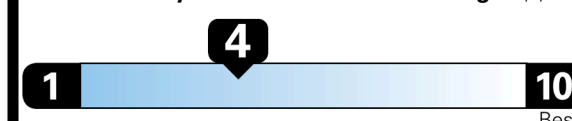

Fuel Economy & Greenhouse Gas Rating (tailpipe only)