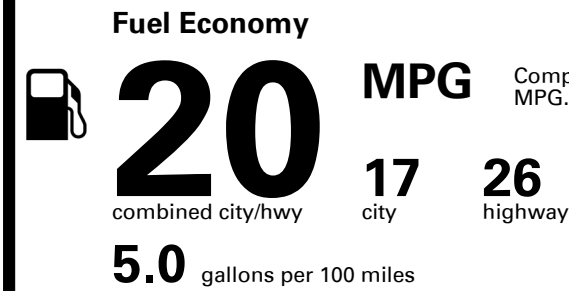

EMISSIONS:
 This vehicle is certified to meet emission requirements in all 50 states

Inland Freight & Handling : \$1,025.00

TOTAL PRICE: \$47,855.00

EPA DOT Fuel Economy and Environment

Gasoline Vehicle

Compact Cars range from 14 to 113 MPG. The best vehicle rates 141 MPGe.

You spend \$4,750
 more in fuel costs over 5 years compared to the average new vehicle.

Annual fuel cost \$2,450

Fuel Economy & Greenhouse Gas Rating (tailpipe only)

Smog Rating (tailpipe only)

This vehicle emits 447 grams CO₂ per mile. The best emits 0 grams per mile (tailpipe only). Producing and distributing fuel also create emissions; learn more at fueleconomy.gov.