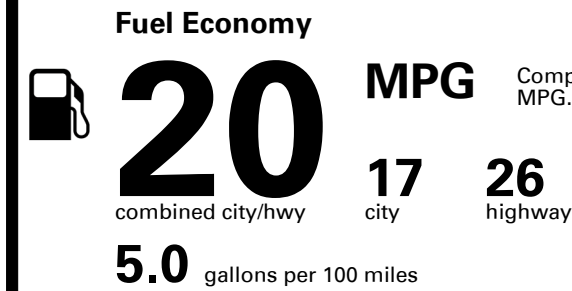

EMISSIONS:
This vehicle is certified to meet emission requirements in all 50 states

Inland Freight & Handling : \$1,025.00

TOTAL PRICE: \$48,215.00

EPA DOT Fuel Economy and Environment

Gasoline Vehicle

Compact Cars range from 14 to 113 MPG. The best vehicle rates 141 MPGe.

You spend \$4,750
more in fuel costs over 5 years
compared to the average new vehicle.

Annual fuel cost \$2,450

Fuel Economy & Greenhouse Gas Rating (tailpipe only)

Smog Rating (tailpipe only)

This vehicle emits 447 grams CO₂ per mile. The best emits 0 grams per mile (tailpipe only). Producing and distributing fuel also create emissions; learn more at fueleconomy.gov.