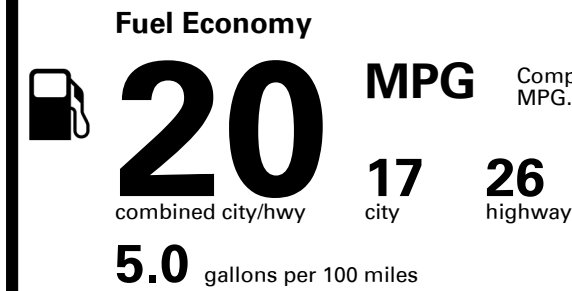

## EPA DOT Fuel Economy and Environment

Compact Cars range from 14 to 113 MPG. The best vehicle rates 141 MPGe.

**You spend \$4,750**  
**more in fuel costs over 5 years**  
compared to the average new vehicle.