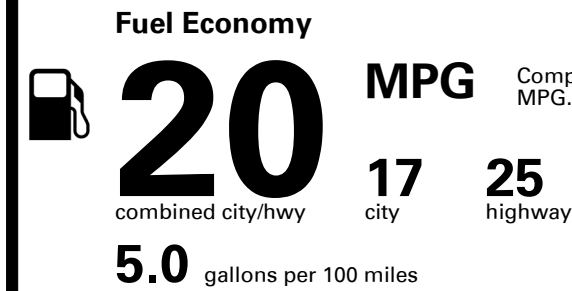

## EPA DOT Fuel Economy and Environment

Compact Cars range from 14 to 119 MPG. The best vehicle rates 136 MPGe.

**You spend \$4,250**  
 more in fuel costs over 5 years compared to the average new vehicle.