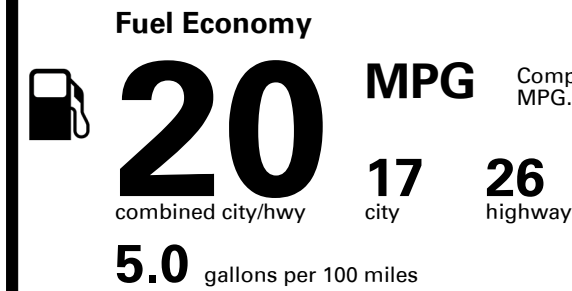

EMISSIONS:
 This vehicle is certified to meet emission requirements in all 50 states

Inland Freight & Handling : \$1,025.00

TOTAL PRICE: \$47,900.00

226 A 2111KGLOVI

EPA DOT Fuel Economy and Environment

Gasoline Vehicle

Compact Cars range from 14 to 113 MPG. The best vehicle rates 141 MPGe.

You spend \$4,750
 more in fuel costs over 5 years compared to the average new vehicle.

Annual fuel cost \$2,450

Fuel Economy & Greenhouse Gas Rating (tailpipe only)